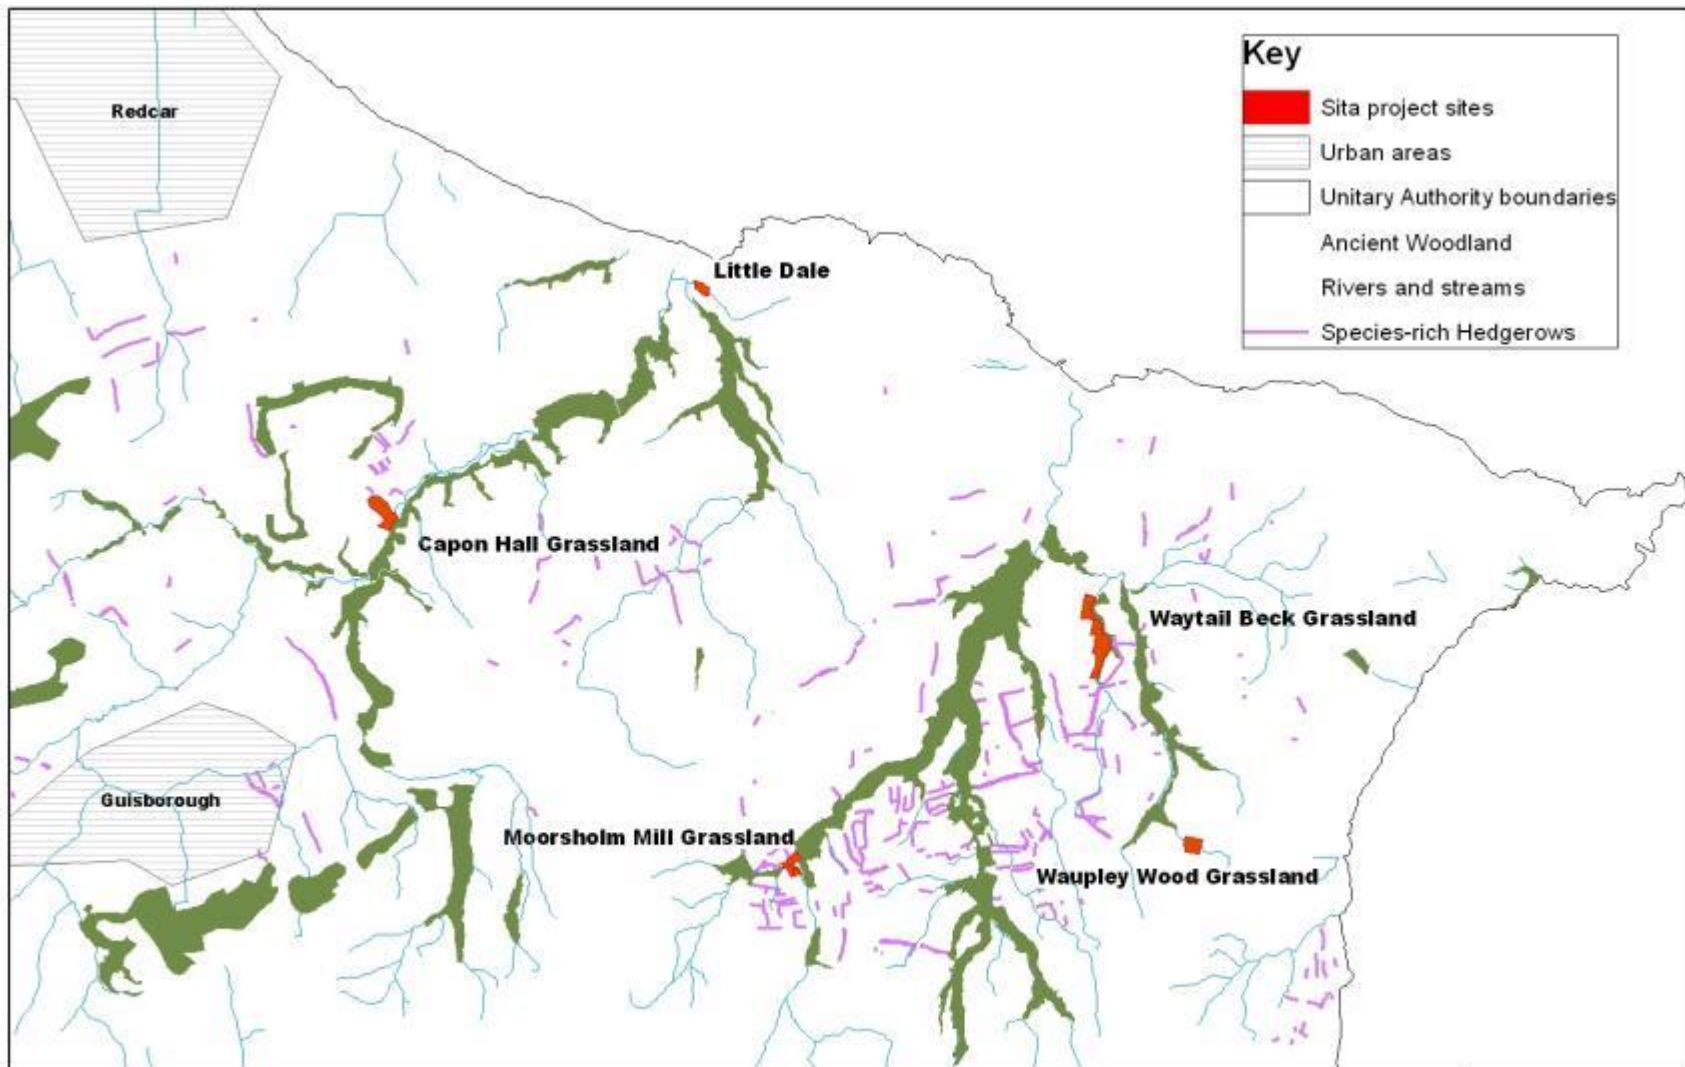

Title: Ecological connectivity of the sites
selected for the sita project. Part 2

1:47,028

0 750 1,500 3,000 Meters