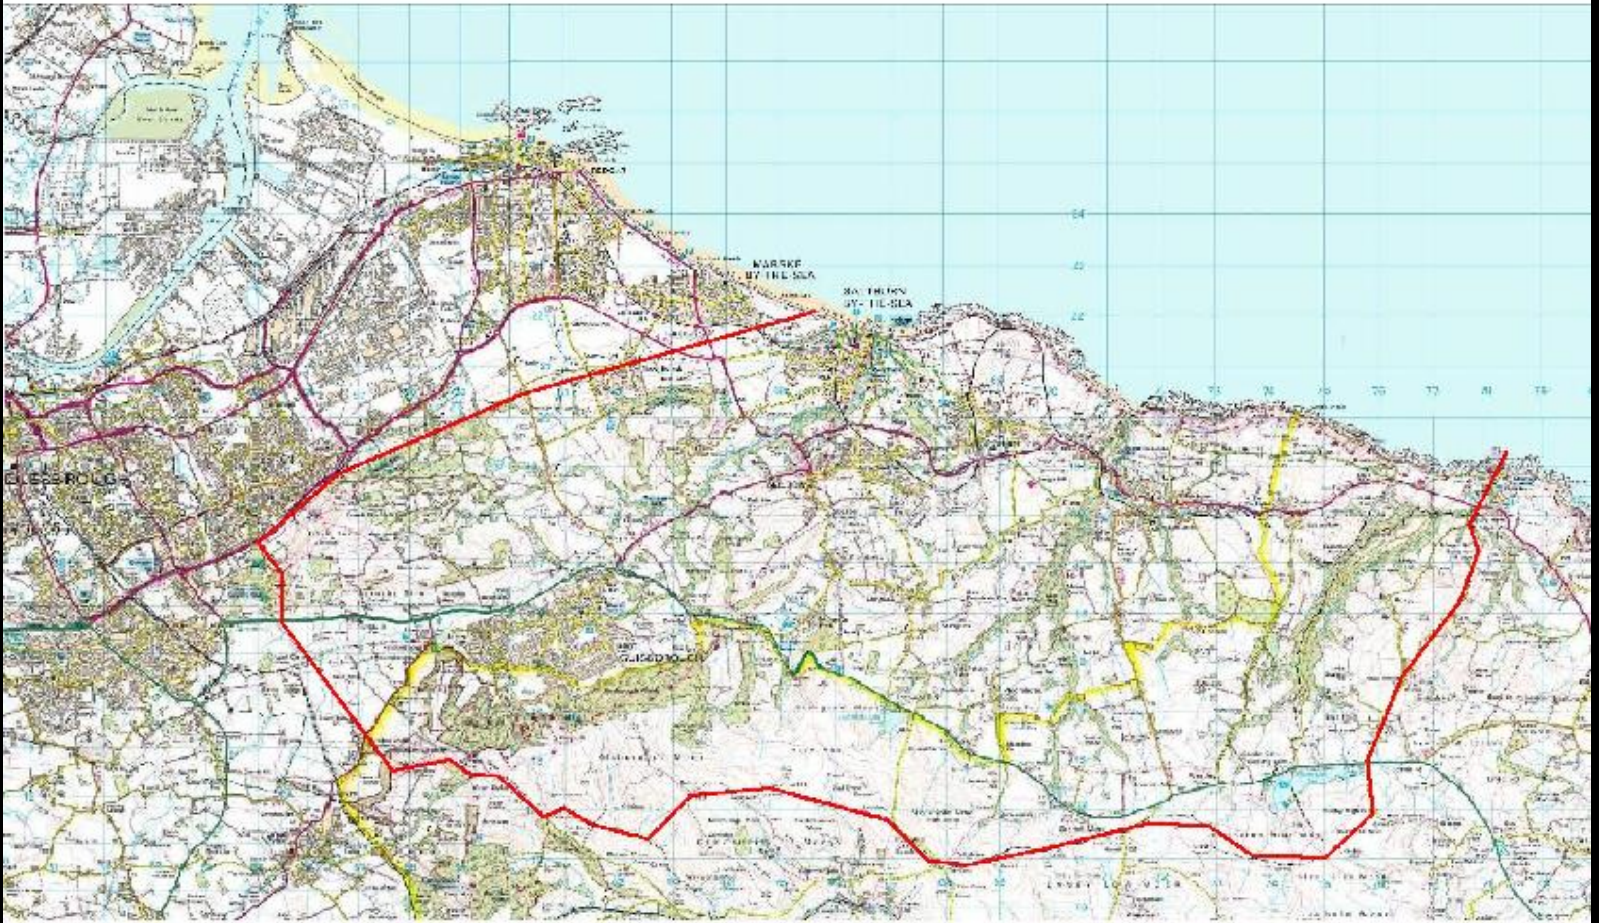

The Hidden Landscape of East Cleveland

Susan Antrobus, TVE

East Cleveland Living Landscape boundary

Wildflower Ark
Nature's World
Ladgate Lane
Acklam
Middlesbrough
TS5 7YN

Title: Ecological connectivity of the sites
selected for the sita project. Part 2

1:47,028

0 750 1,500 3,000 Meters

Based upon the Ordnance Survey
mapping with the permission of the
Controller of Her Majesty's
Stationary Office (c) Crown Copyright.
Unauthorized reproduction infringes
Crown copyright and may lead to
prosecution or civil proceedings.
Licence number 100049219.

Integrated
heritage
asset
mapping

Identify core
areas,
stepping
stones,
expansion
zones

Identify key
partners

Identify key
drivers and
opportunities

Delivery
mechanisms

Landscape
vision
Whose vision?