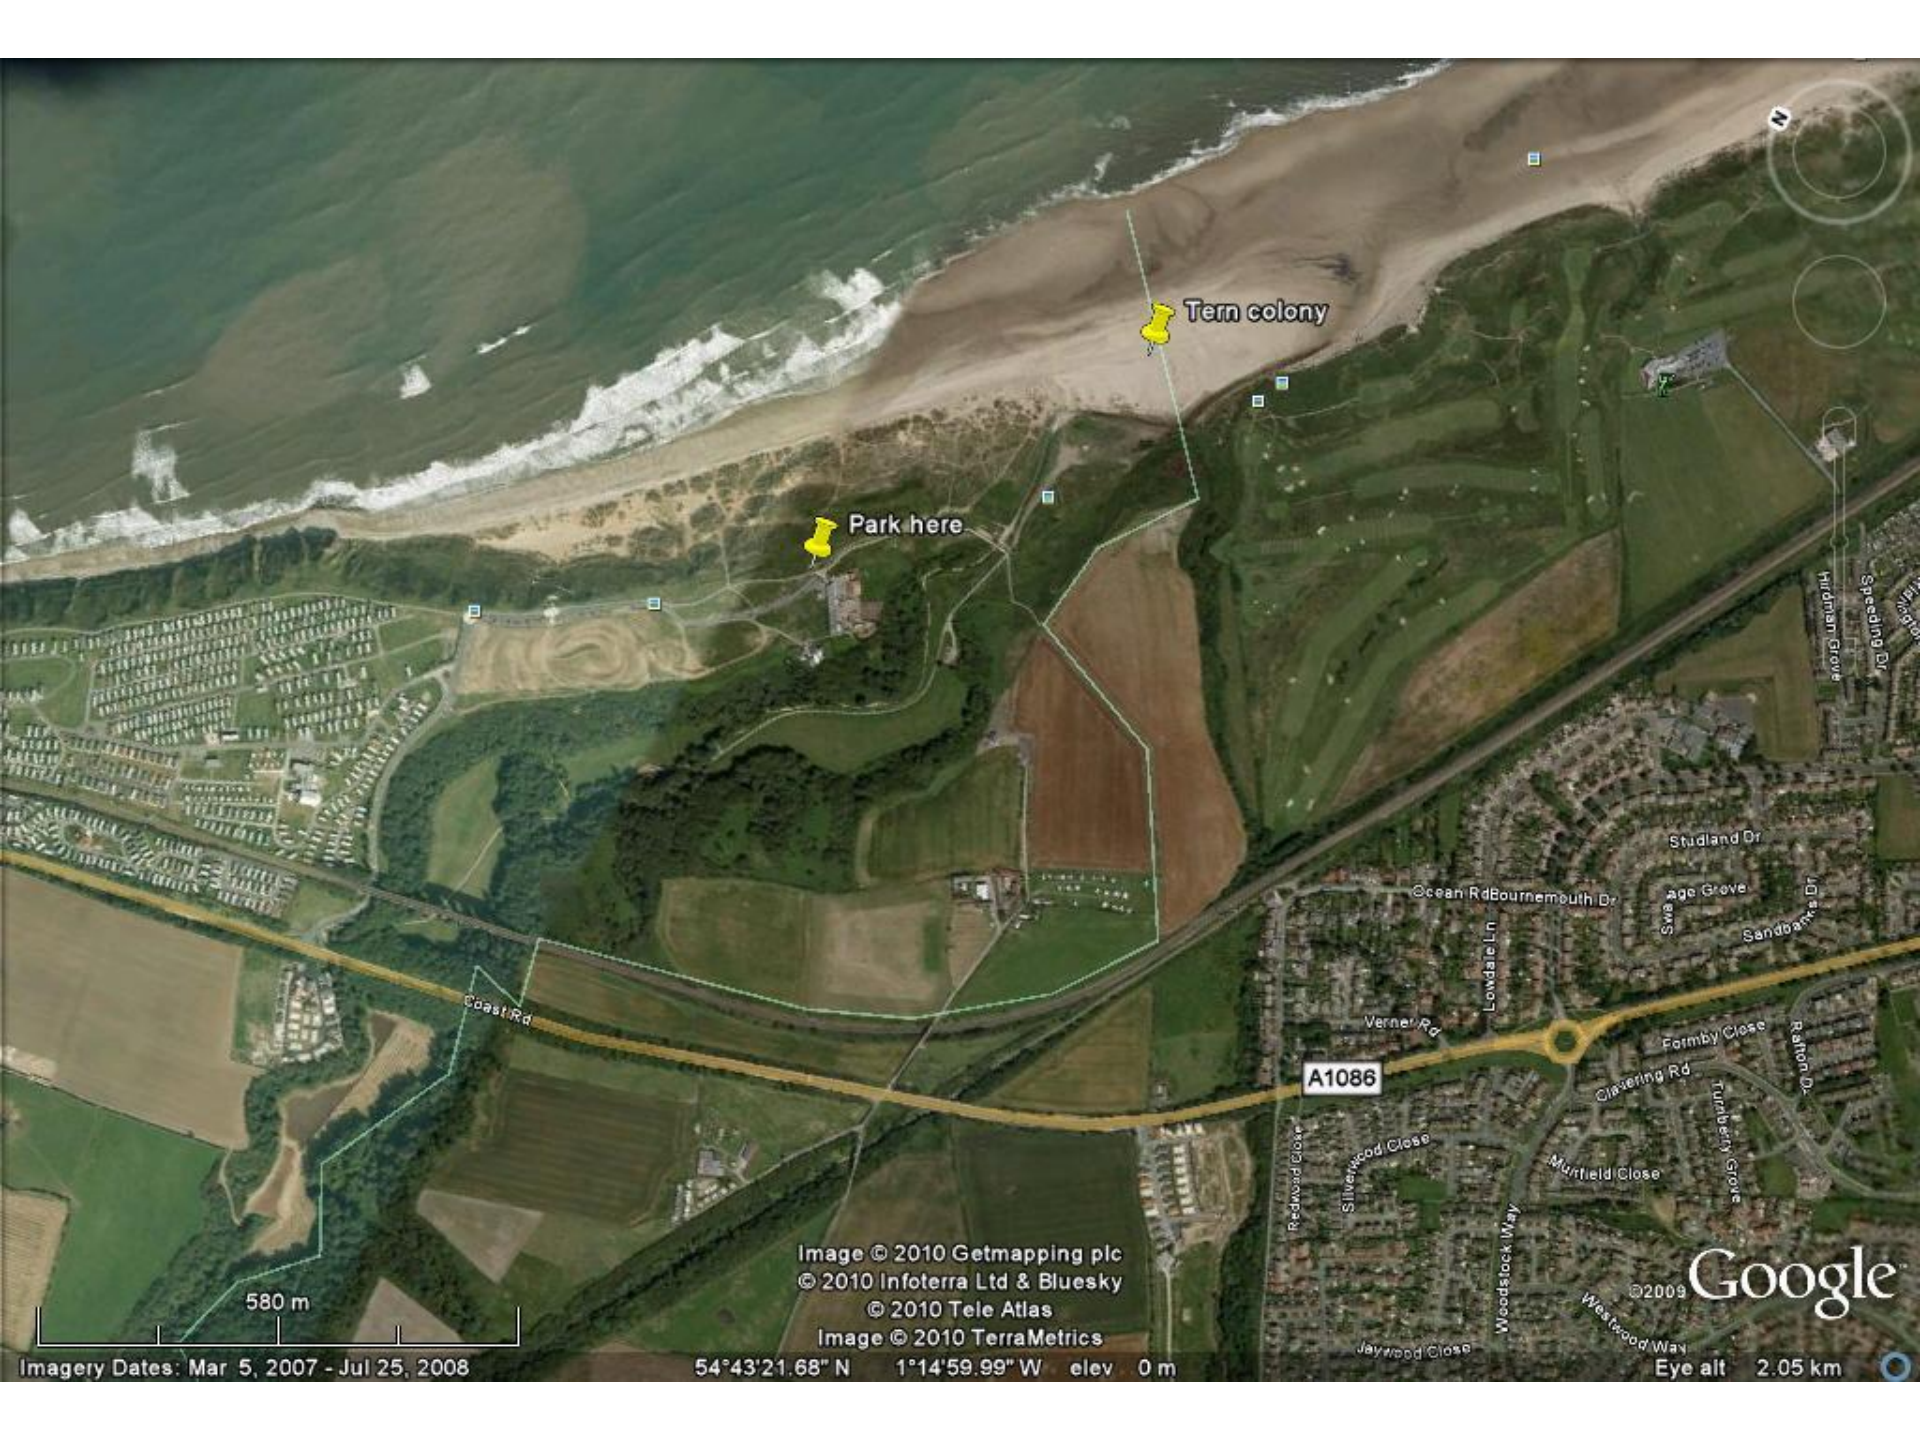

# INCA

Background on little tern

History of little tern on Teesside

Recent trends at Crimdon

Nesting and issues at Crimdon

The future for little tern at Crimdon

# INCA

Background

Tern colony

Park here

580 m

A1086

Image © 2010 Getmapping plc  
© 2010 Infoterra Ltd & Bluesky  
© 2010 Tele Atlas  
Image © 2010 TerraMetrics

©2009 Google

Imagery Dates: Mar 5, 2007 - Jul 25, 2008

54°43'21.68" N 1°14'59.99" W elev 0 m

Eye alt 2.05 km

Pony World

Crimdon Dene

Little tern colony

© 2008 Infoterra Ltd & Bluesky  
Image © 2008 The GeoInformation Group  
Image © 2008 TerraMetrics  
© 2008 Tele Atlas

© 2007 Google™

Pointer 54°43'21.86" N 1°14'38.86" W elev 6 m

Streaming ||||| 100%

Eye alt 843 m