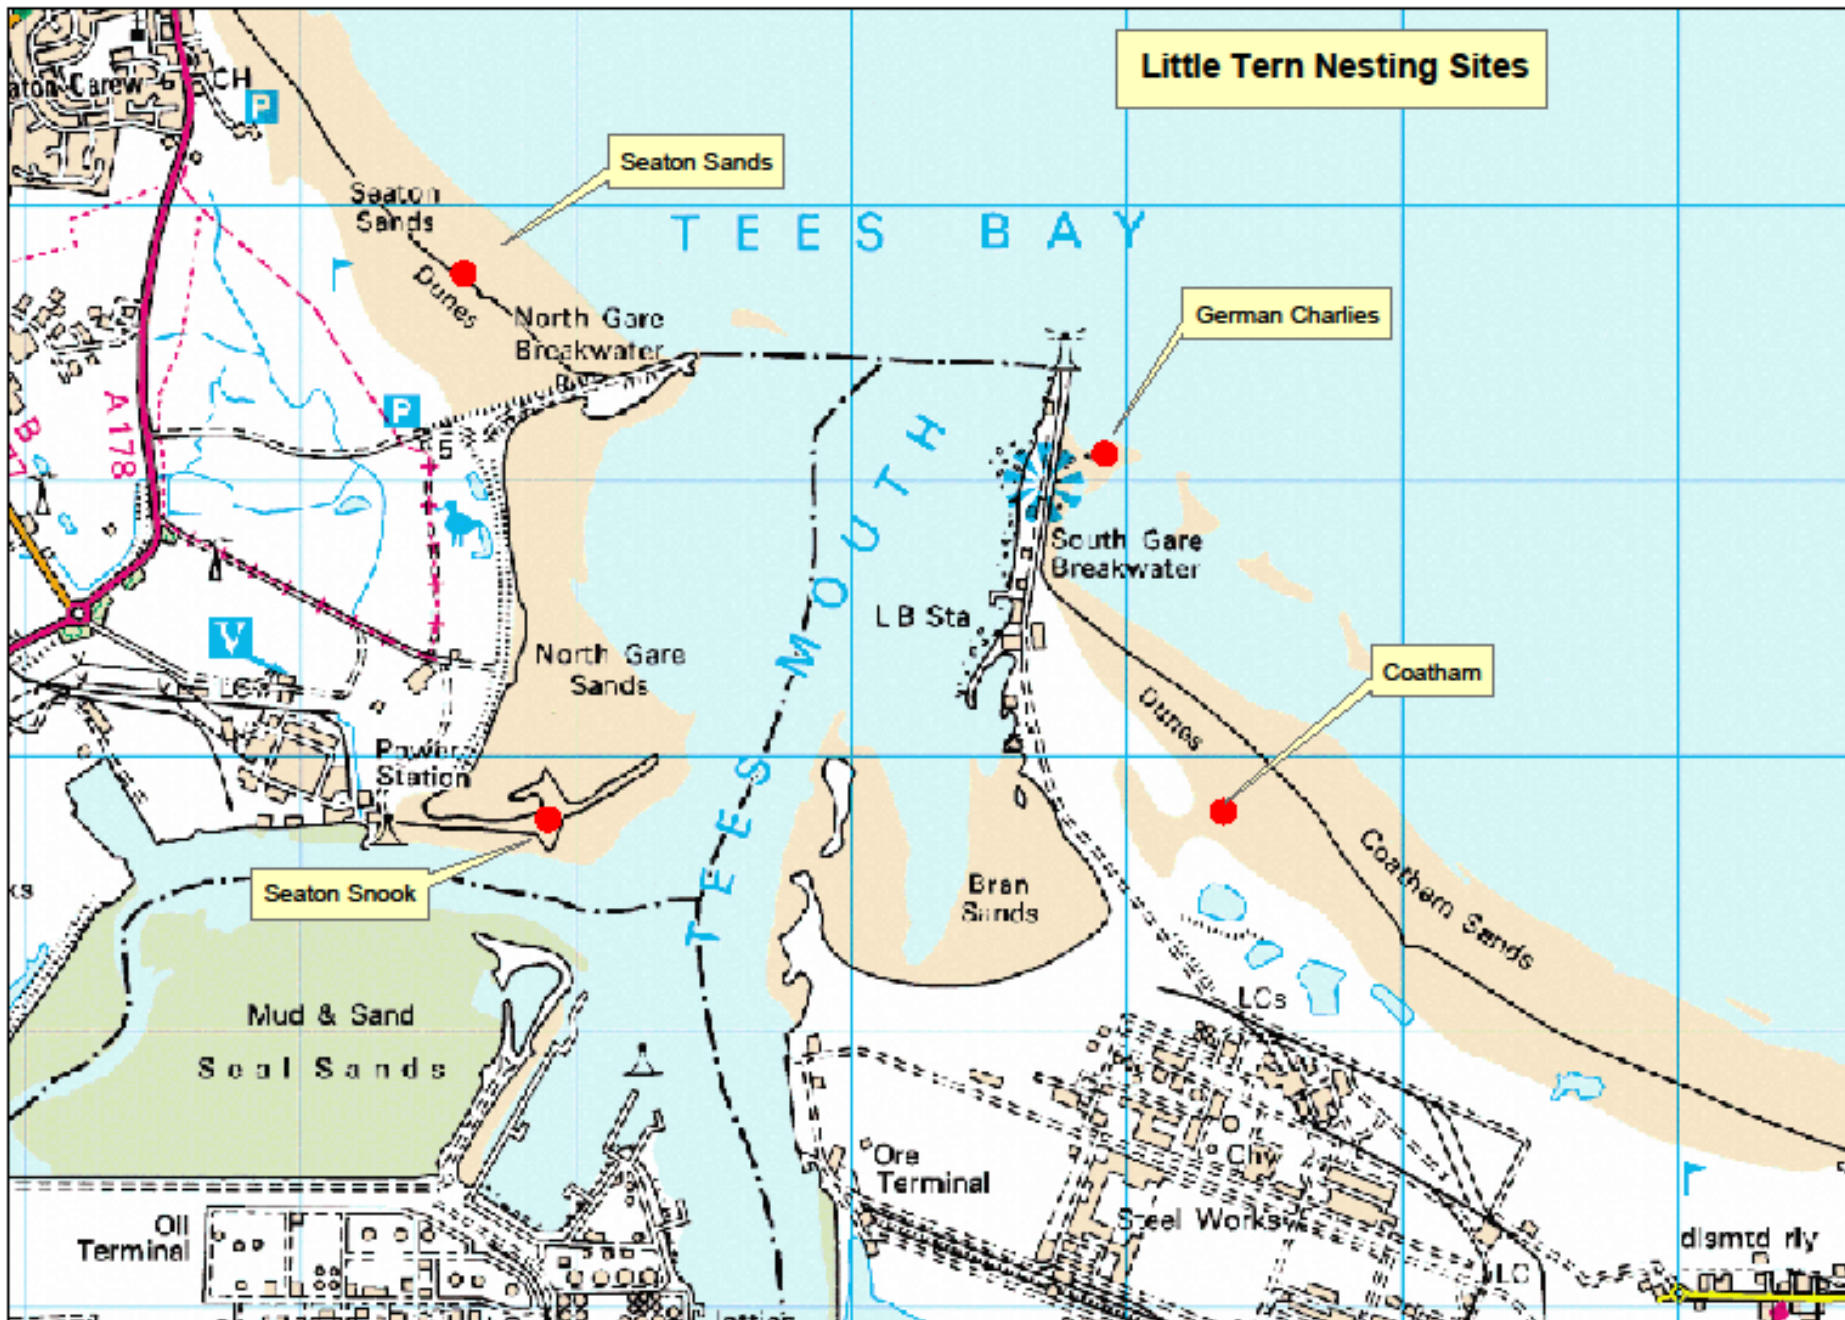

# INCA

Background on little tern

History of little tern on Teesside

Recent trends at Crimdon

Nesting and issues at Crimdon

The future for little tern at Crimdon

# INCA

Background

Tern colony

Park here

580 m

A1086

Image © 2010 Getmapping plc  
© 2010 Infoterra Ltd & Bluesky  
© 2010 Tele Atlas  
Image © 2010 TerraMetrics

©2009 Google

Imagery Dates: Mar 5, 2007 - Jul 25, 2008

54°43'21.68" N 1°14'59.99" W elev 0 m

Eye alt 2.05 km

Pony World

Crimdon Dene

Little tern colony

© 2008 Infoterra Ltd & Bluesky  
Image © 2008 The GeoInformation Group  
Image © 2008 TerraMetrics  
© 2008 Tele Atlas

© 2007 Google™

Pointer 54°43'21.86" N 1°14'38.86" W elev 6 m

Streaming ||||| 100%

Eye alt 843 m